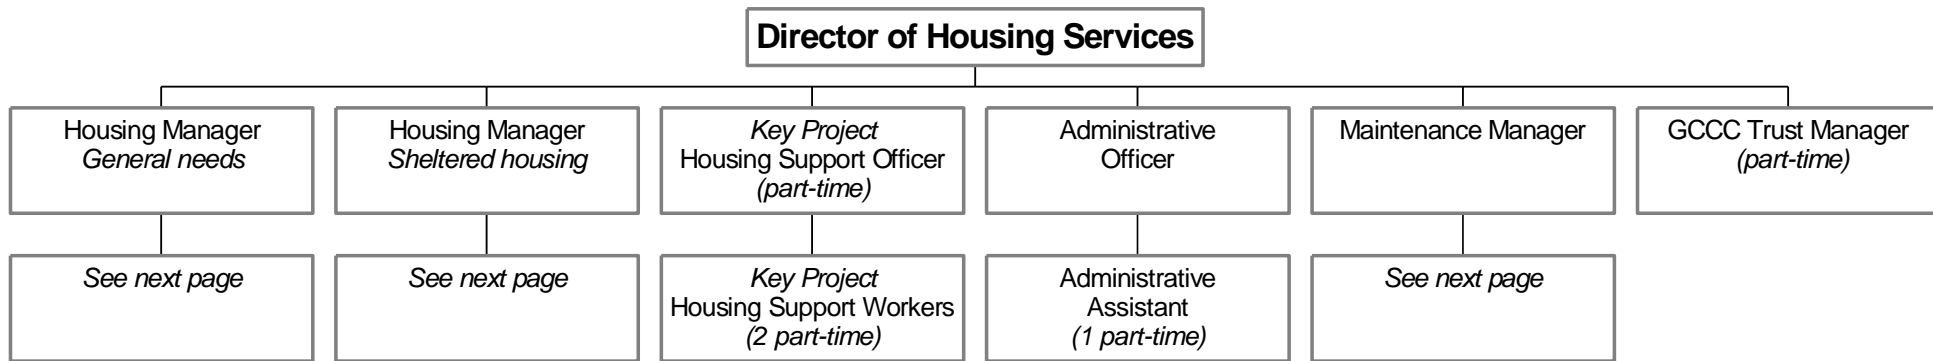

# Castlehill Housing Association – Staff Structure

## Castlehill Housing Association – Staff Structure Housing Management & Maintenance 1

## Castlehill Housing Association – Staff Structure Care & Repair

A Project Officer has day to day supervisory responsibility for the Handymen  
 Dementia Project Officer has day to day supervisory responsibility for Dementia Home Safety Officer  
 Administrative Officer has day to day supervisory responsibility for administrative staff & trainees