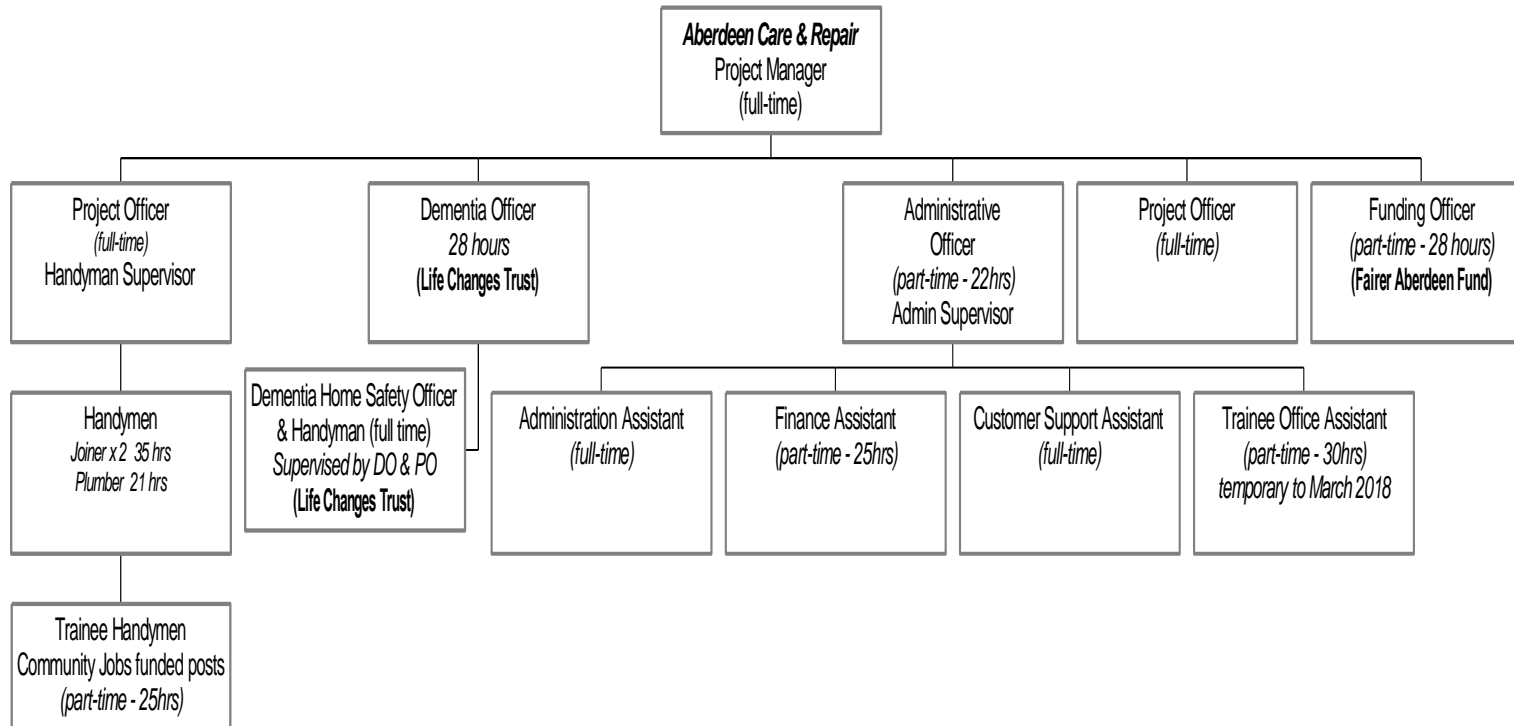

# Castlehill Housing Association – Staff Structure

## Castlehill Housing Association – Staff Structure Housing Management & Maintenance 1

## Castlehill Housing Association – Staff Structure Care & Repair

A Project Officer has day to day supervisory responsibility for the Handymen  
 Dementia Project Officer has day to day supervisory responsibility for Dementia Home Safety Officer  
 Administrative Officer has day to day supervisory responsibility for administrative staff & trainees