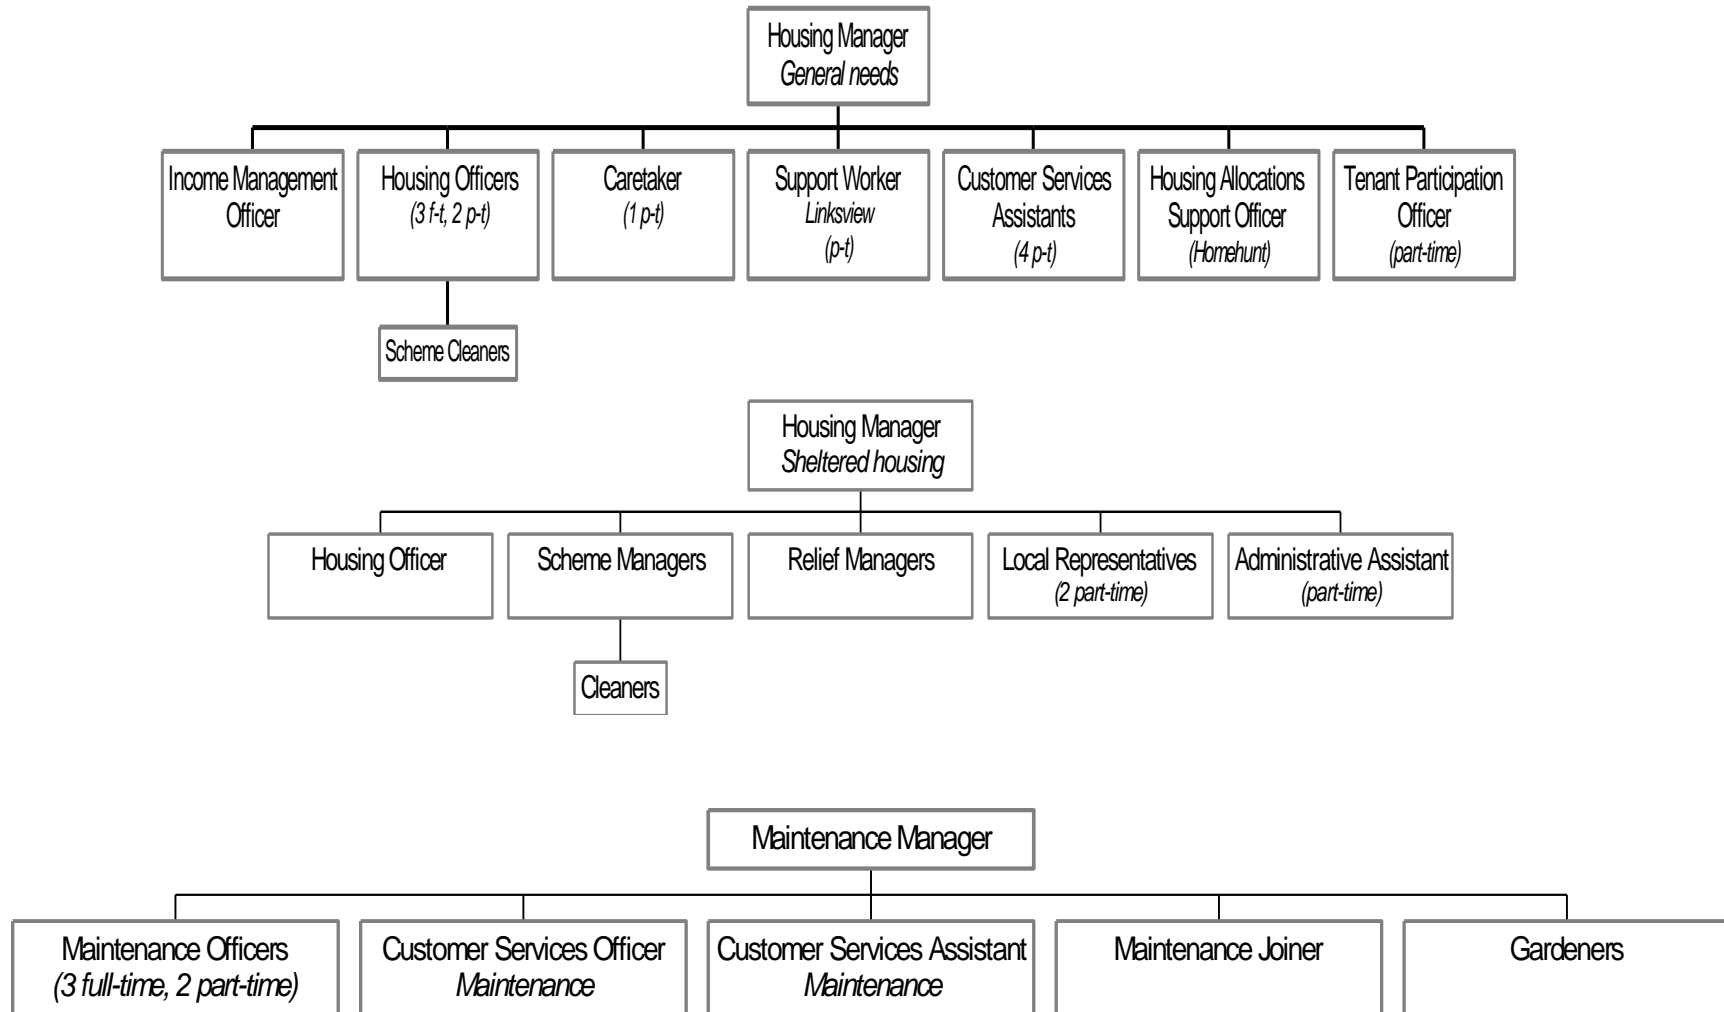

Castlehill Housing Association – Staff Structure Housing Management & Maintenance 2