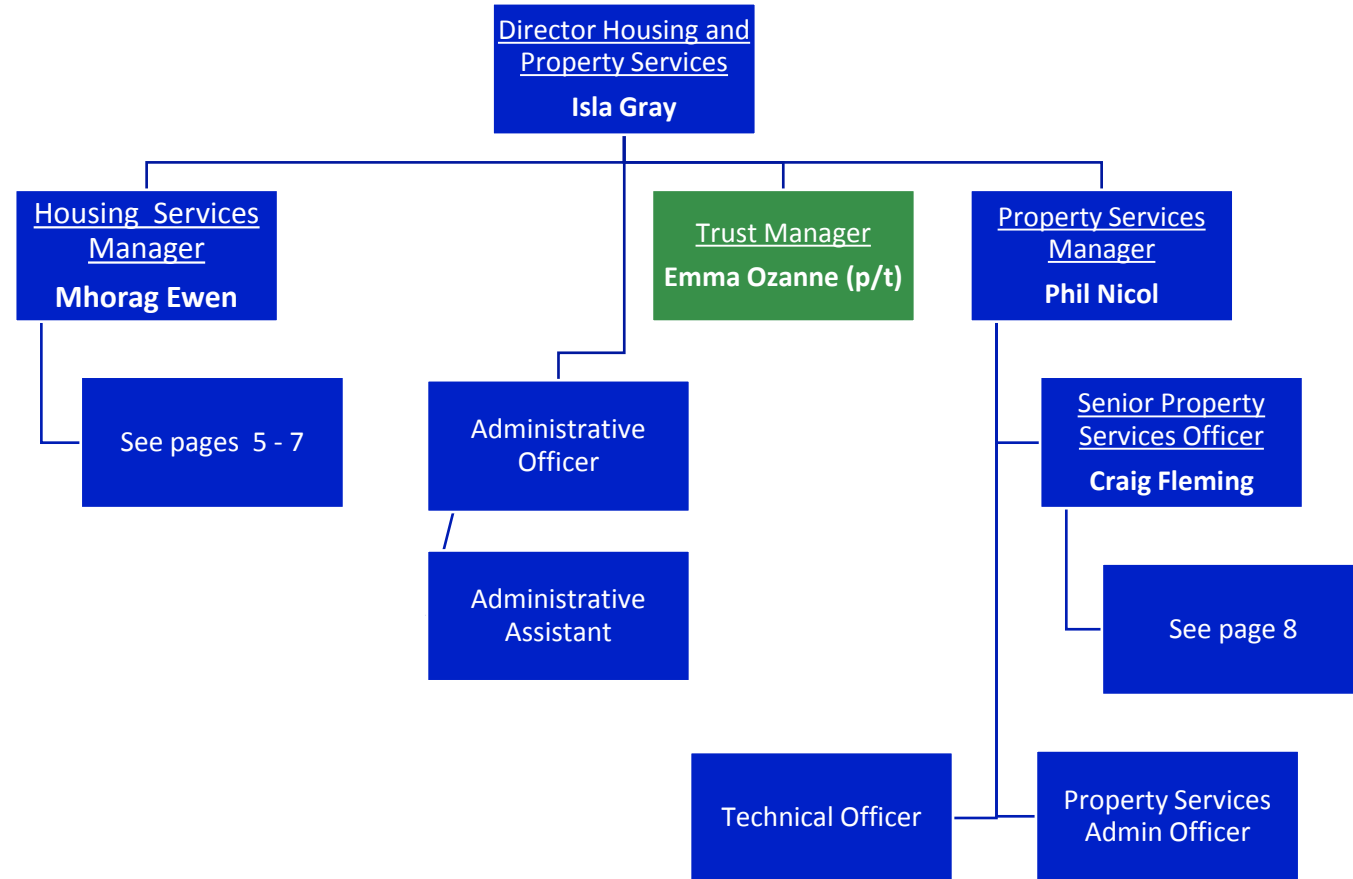

Castlehill Housing Association

Finance and Corporate Services

Housing and Property Services

Housing Management

Housing Management – Housing Services

Housing Management – Housing Support

Senior Housing Support Officer
Susan Pirie

Housing Support Worker – Key
Project

Scheme Managers

Local Representatives

Housing Support Worker –
Linksvie

Property Services

Senior Property Services
Officer
Craig Fleming

Aberdeen Care and Repair

Aberdeen Care &
Repair Project Manager
Karen Milne (p/t)