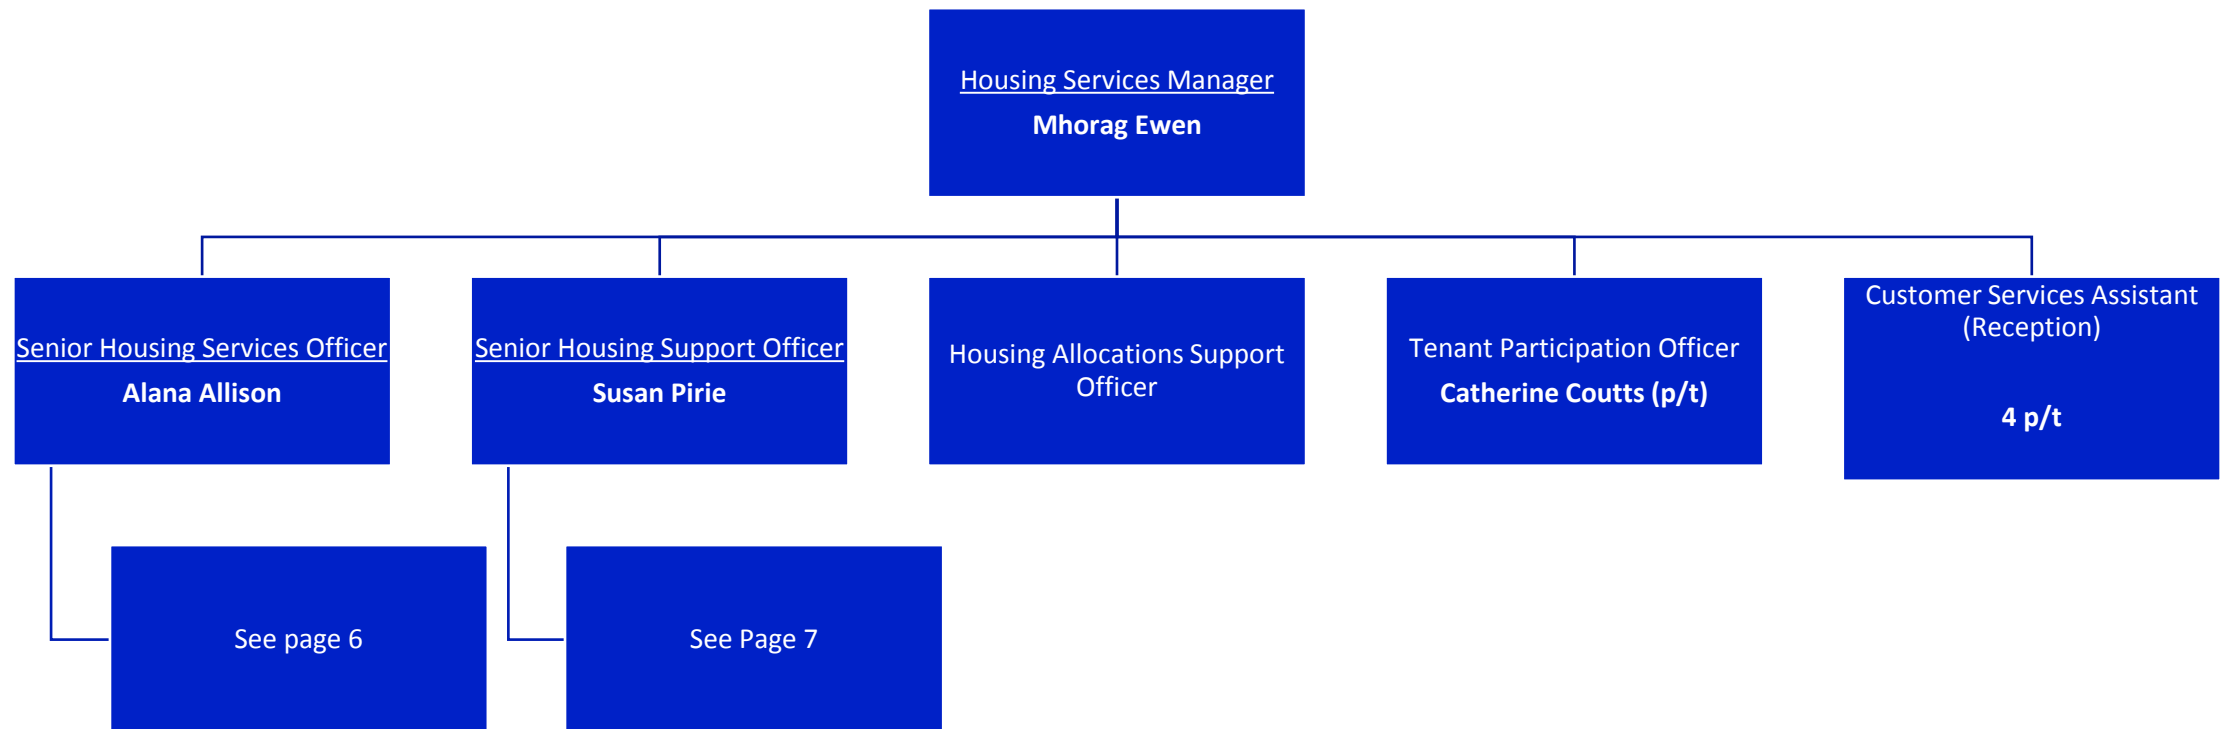

Housing Management