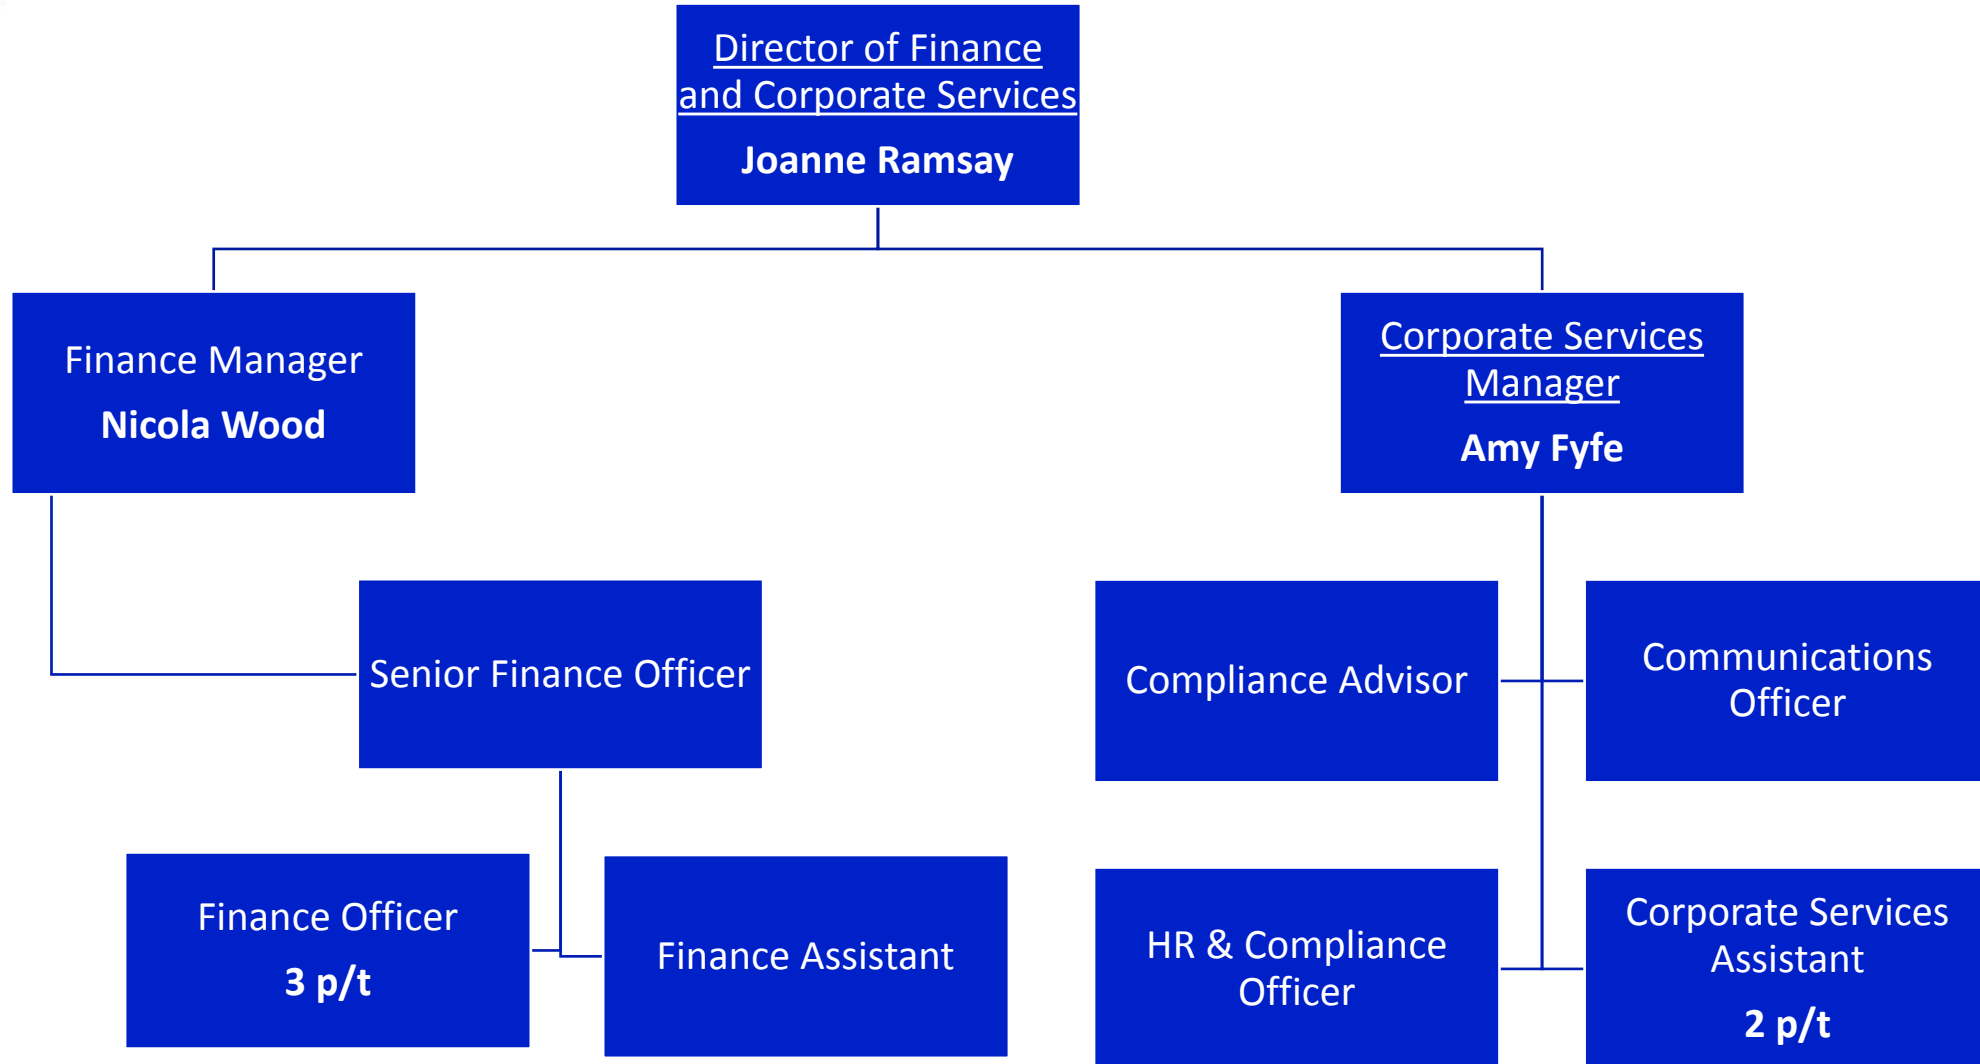

Finance and Corporate Services