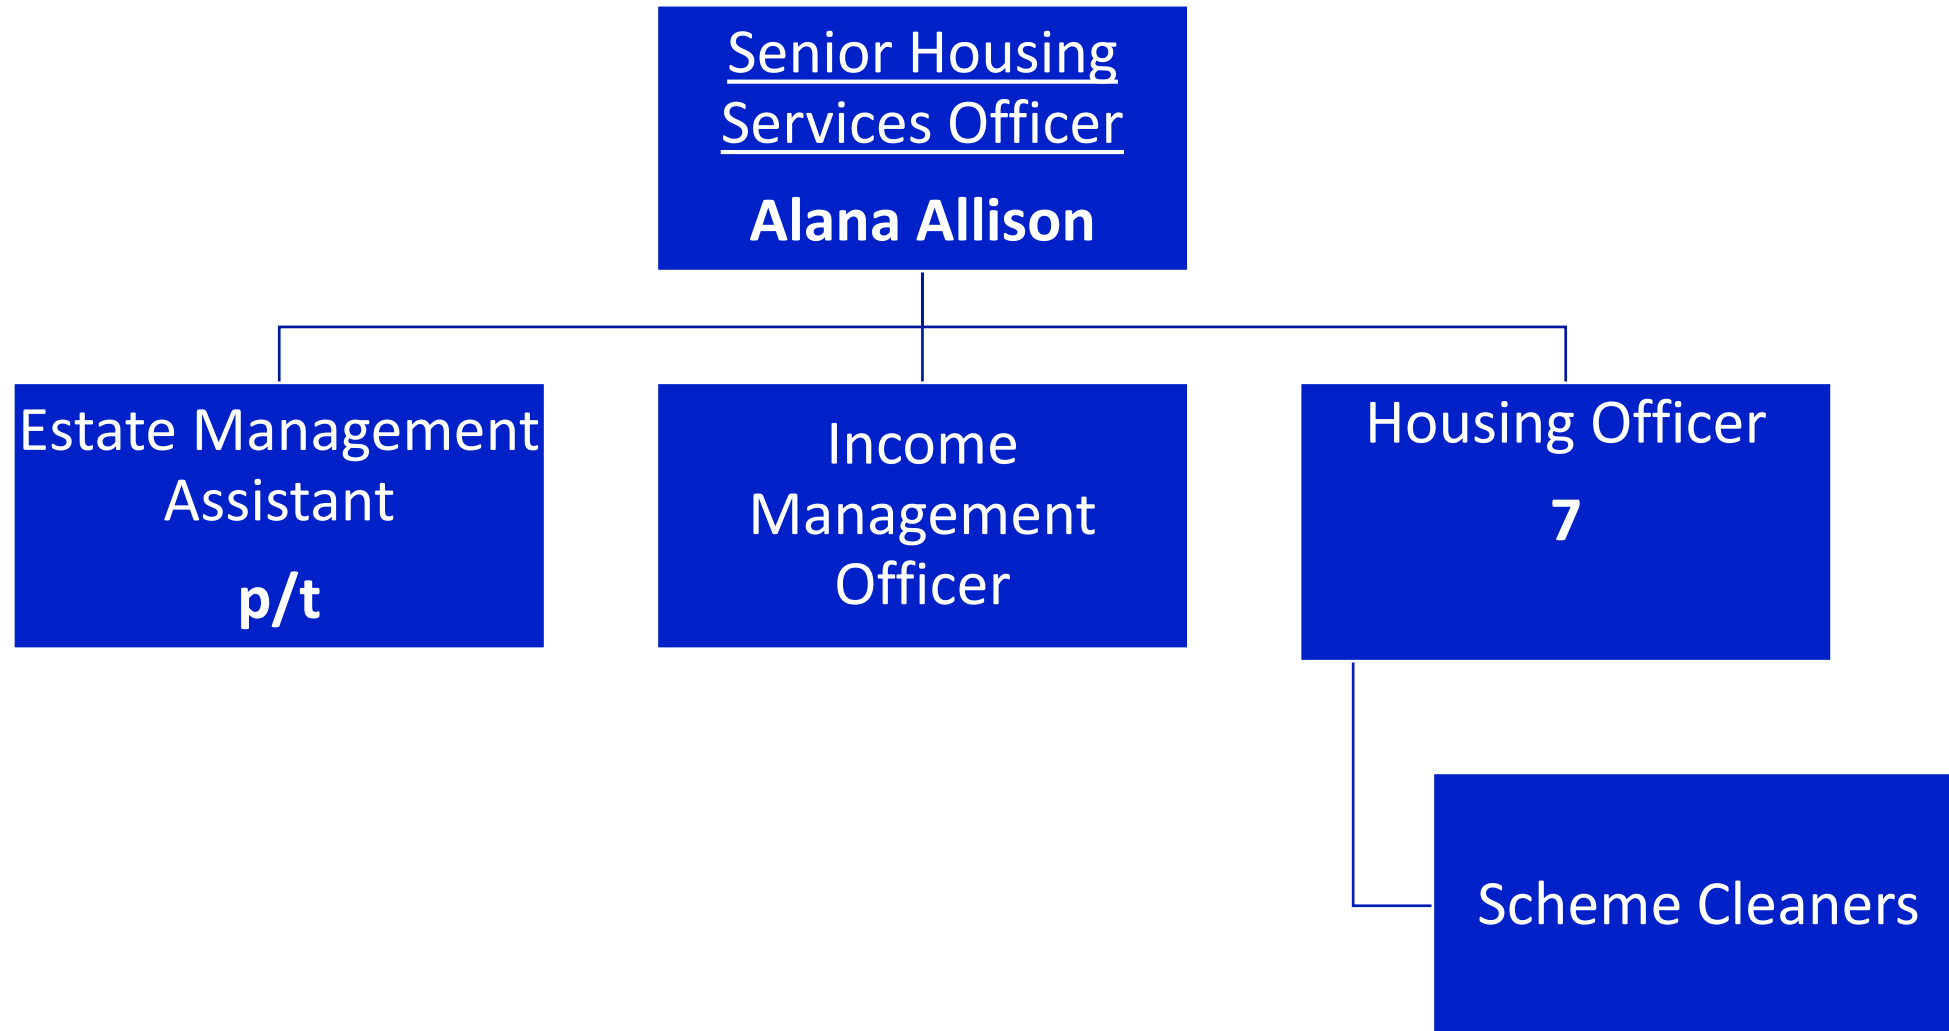

Castlehill Housing Association

Finance and Corporate Services

Housing and Property Services

Housing Management

Housing Management – Housing Services

Housing Management – Housing Support

Senior Housing Support Officer
Susan Pirie

Housing Support Worker – Key
Project

Scheme Managers

Local Representatives

Housing Support Worker –
Linksvie

Property Services

Senior Property Services
Officer
Craig Fleming

Aberdeen Care and Repair

Aberdeen Care &
Repair Project Manager
Karen Milne (p/t)