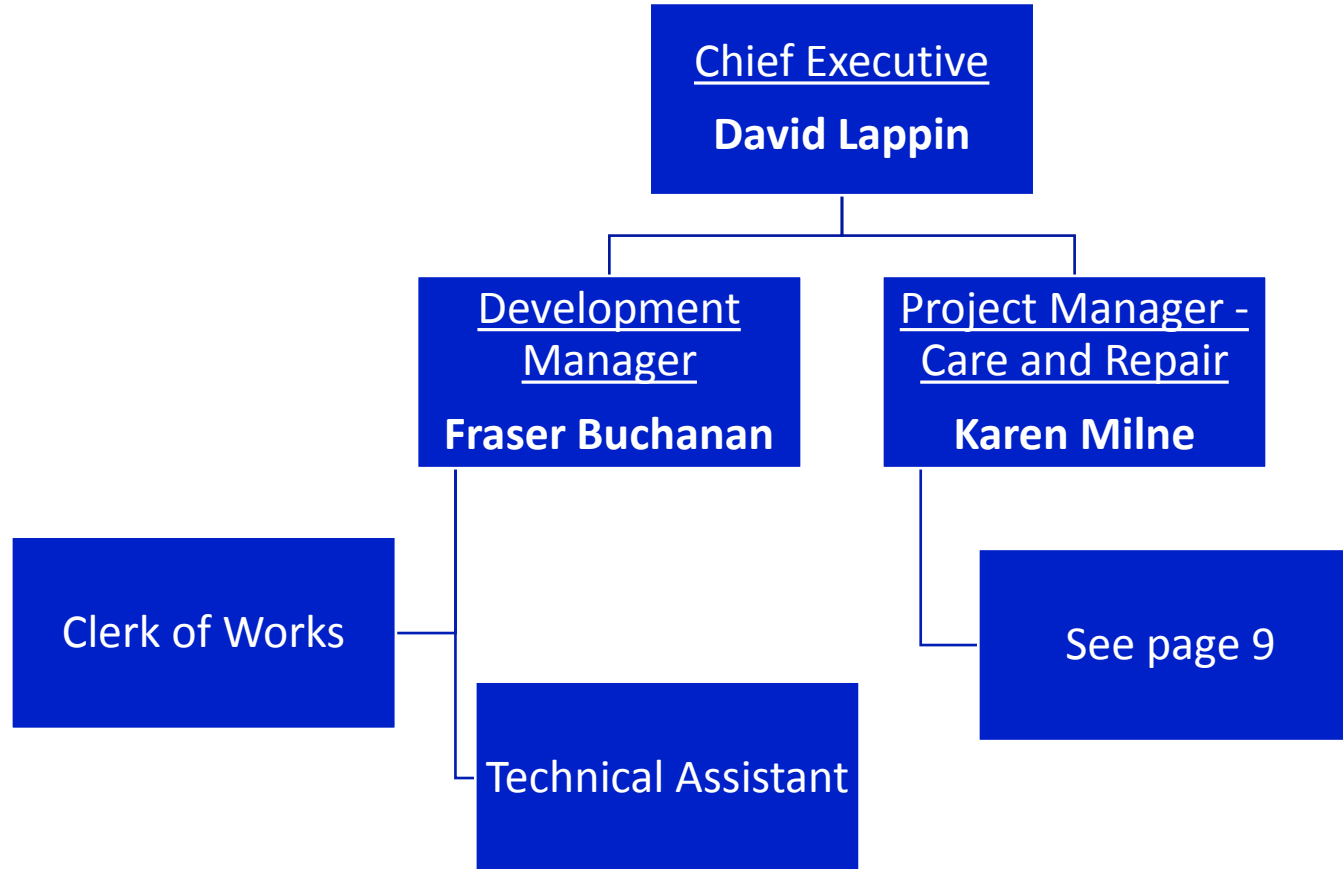

Castlehill Housing Association